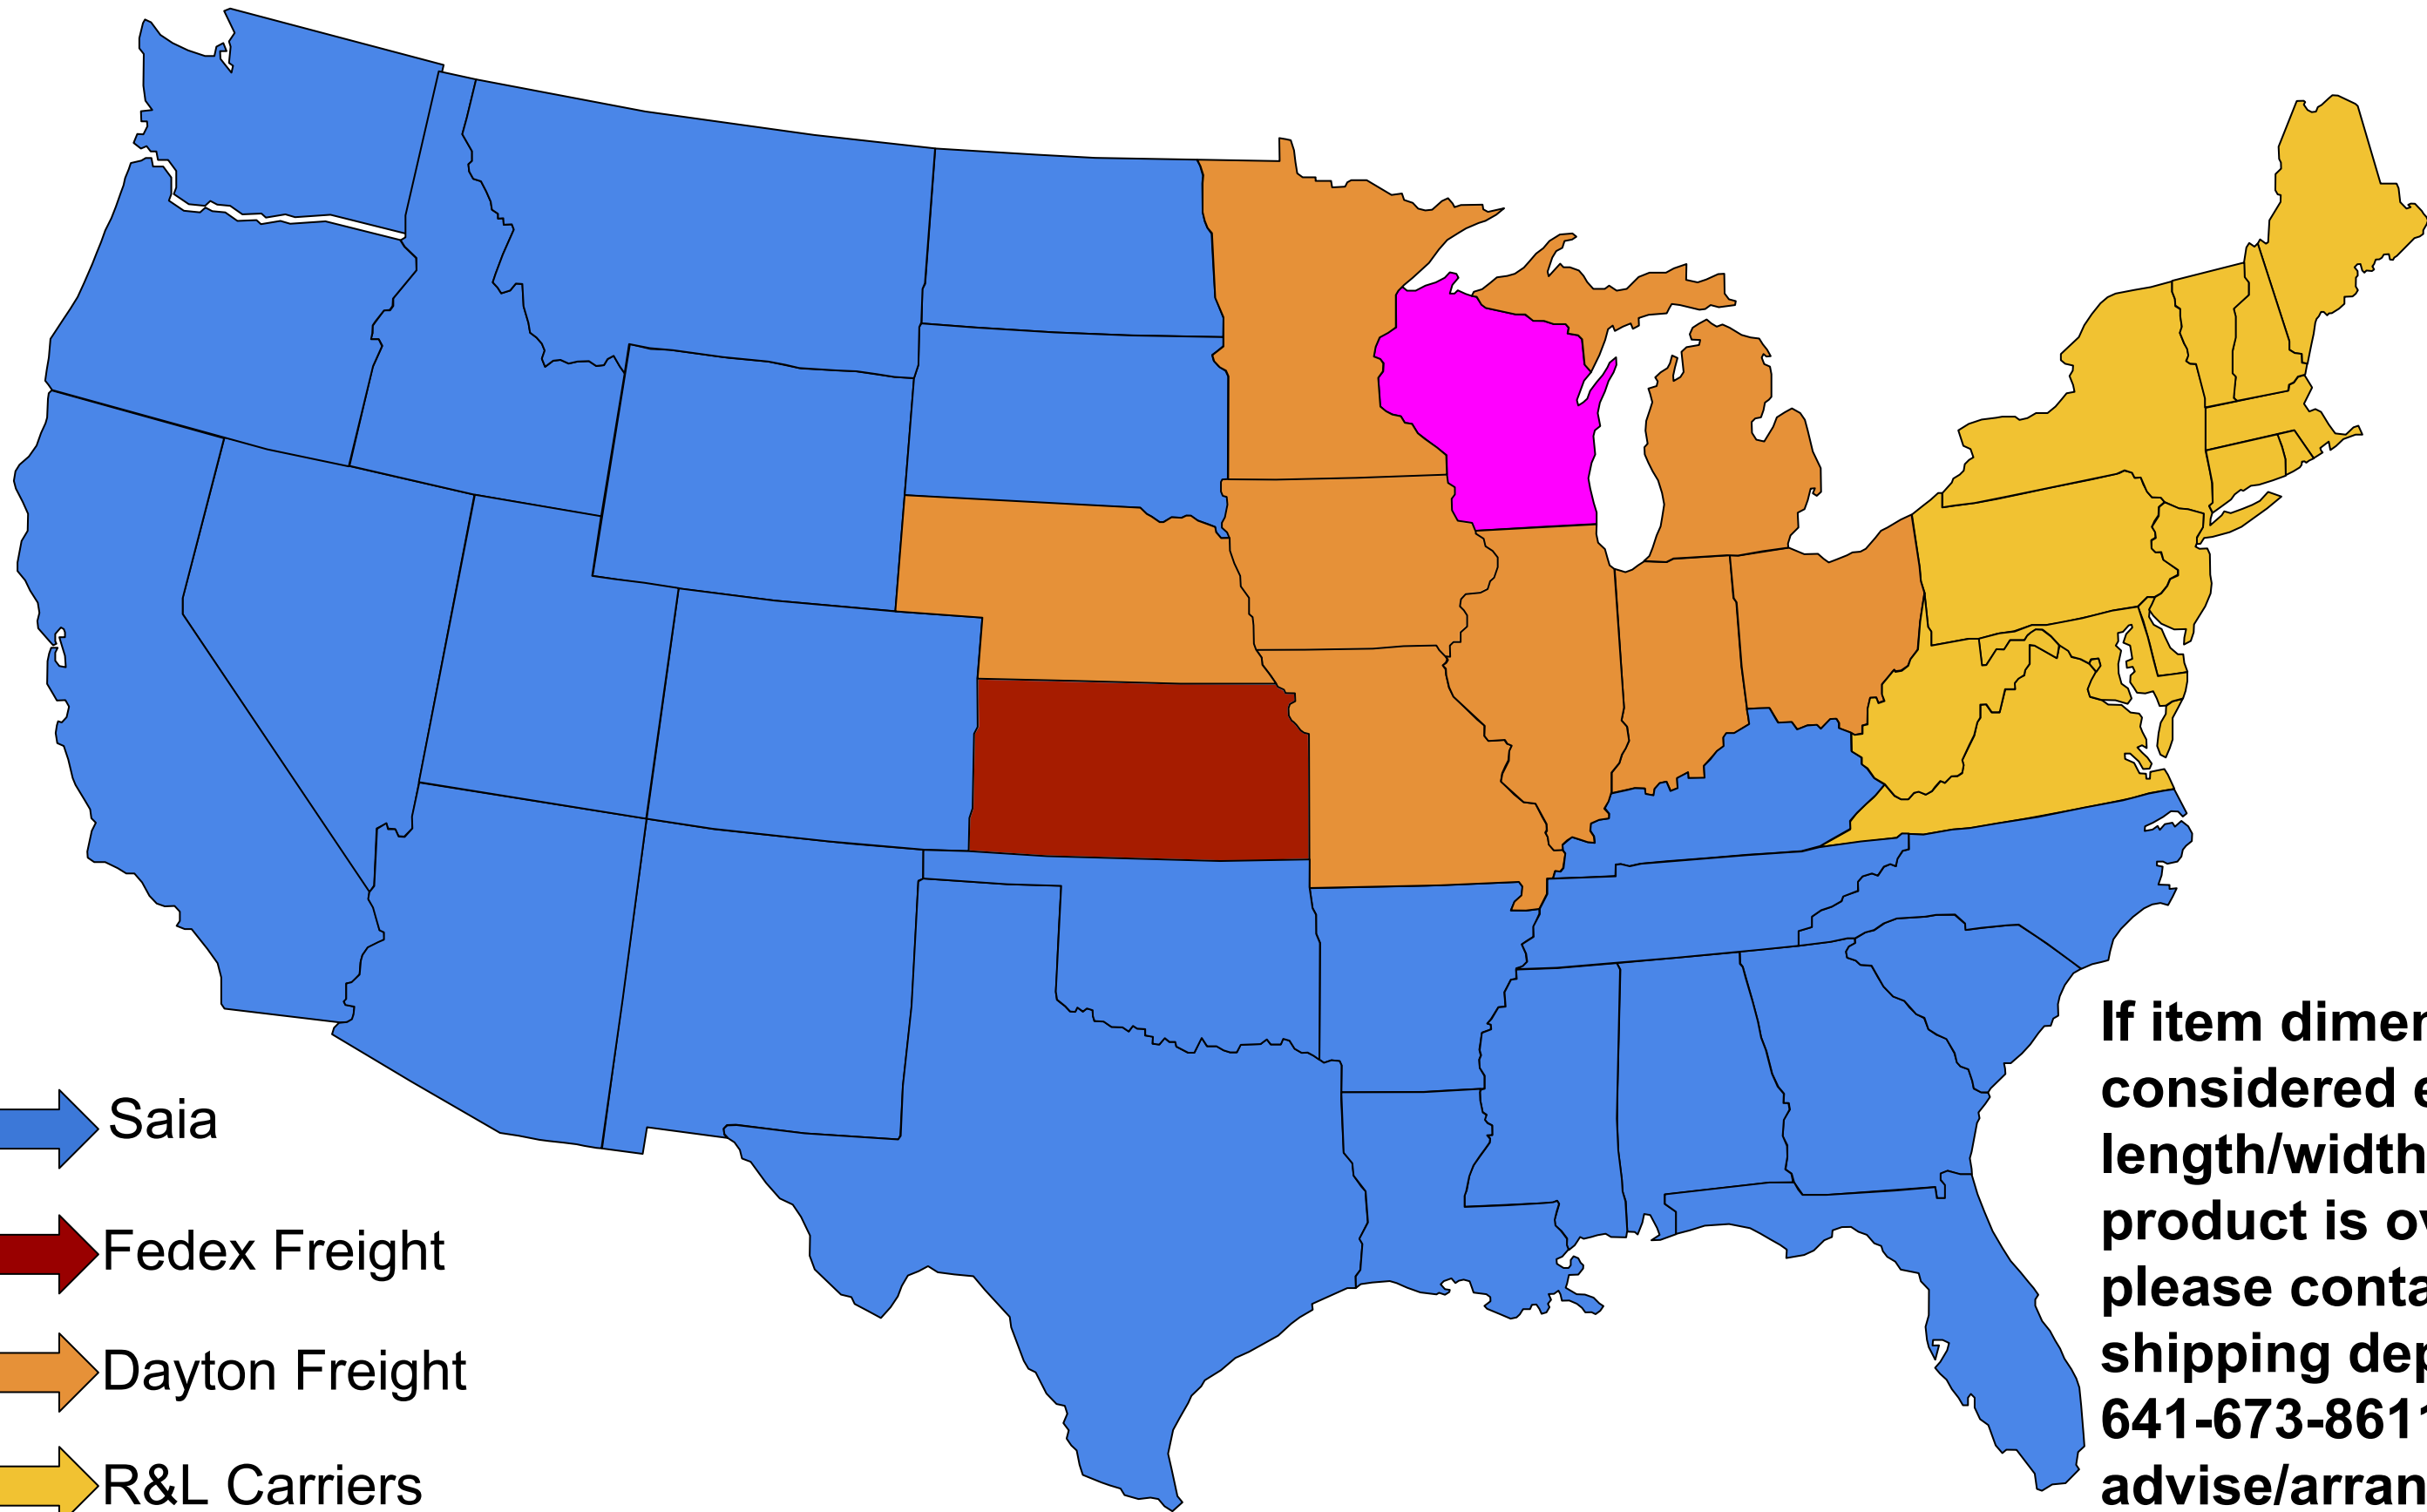

Vendor Carrier Map

If item dimensions are considered extreme length/width or if the product is over 9,000#, please contact our shipping department at 641-673-8611. They will advise/arrange appropriate carrier.

Hawaii- R&L Carriers
Alaska- XPO

-  Saia
-  Fedex Freight
-  Dayton Freight
-  R&L Carriers
-  NM Transfer