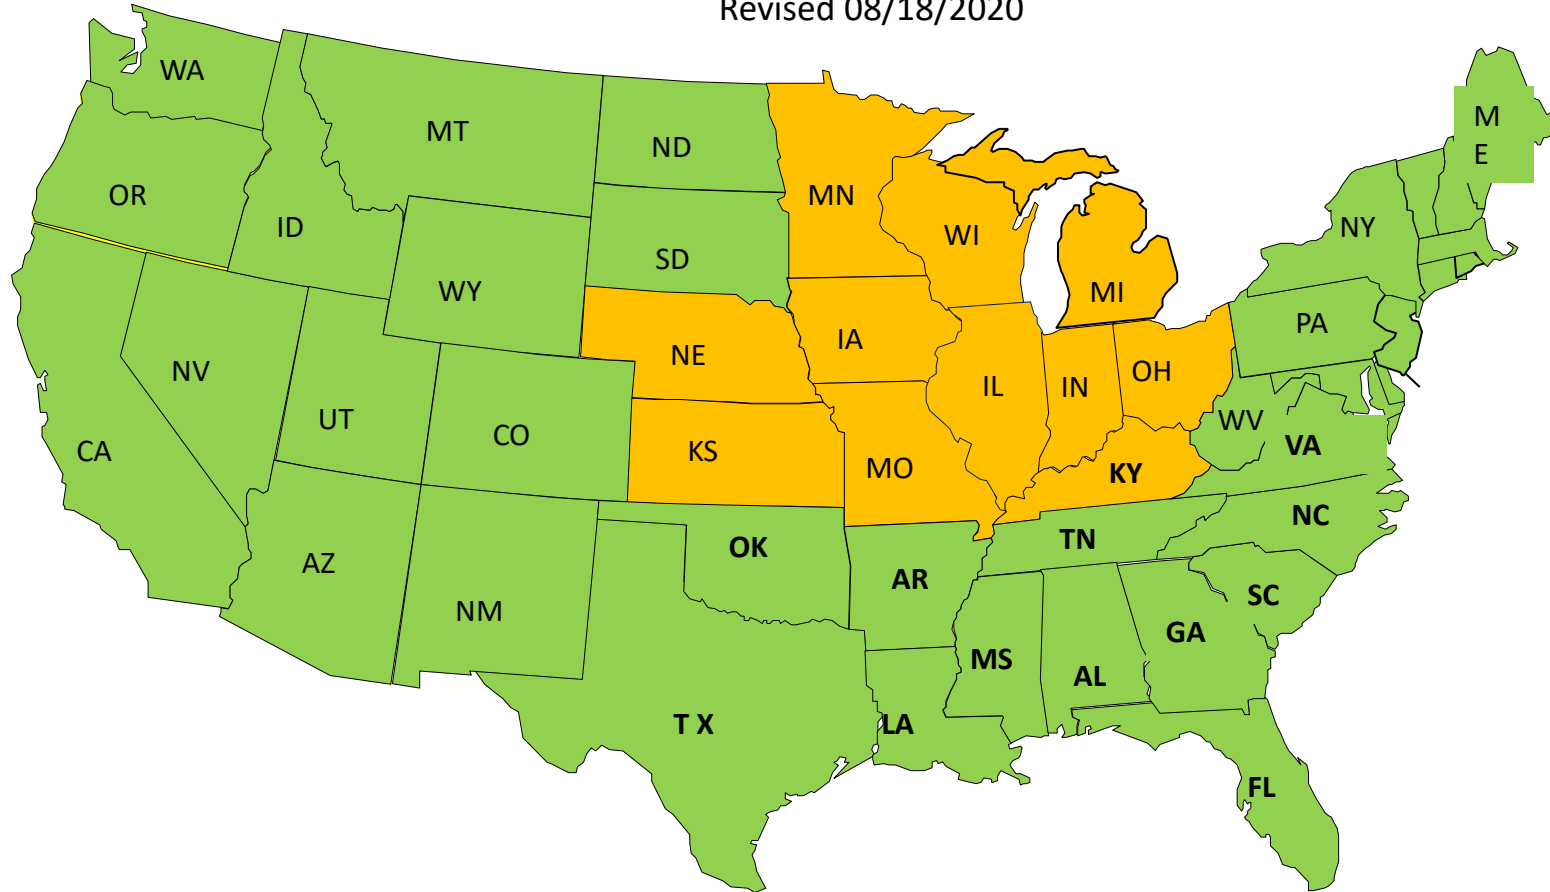

Vendor Routing Map

Clow Valve, Oskaloosa, IA

Revised 08/18/2020

If item dimensions are considered extreme length/width or if the product is over 9,000#, please contact our shipping department at 641-673-8611. They will advise/arrange appropriate carrier.

Dayton Freight

R&L Carriers